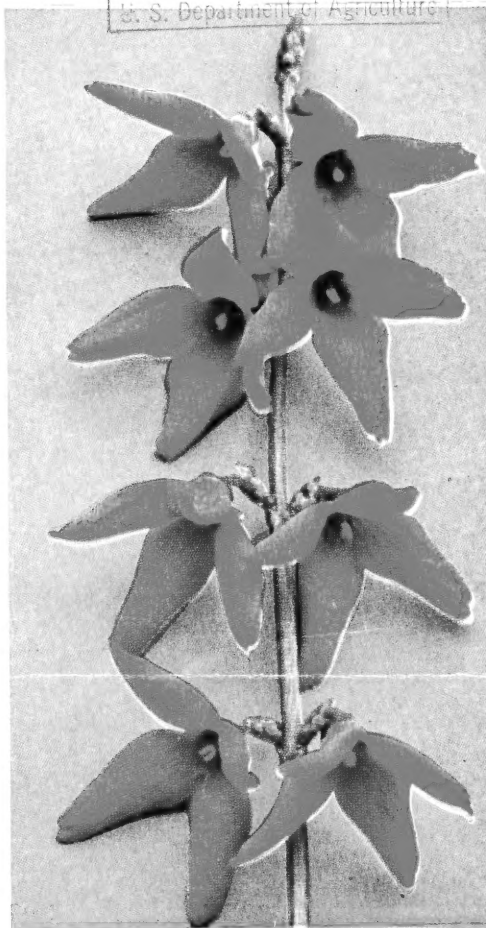

Lynwood Gold

A deep, gold-flowered Forsythia. Profuse bloomer with large, individual flowers. Will replace all other deep yellow varieties.

	10	100	1000
2-yr. liners (spring)	$18.00	$150.00	
18-24 in.	$5.00	40.00	350.00
2-3 ft.	6.00	50.00	400.00

FOSYTHIA, *Beatrix Farrand*